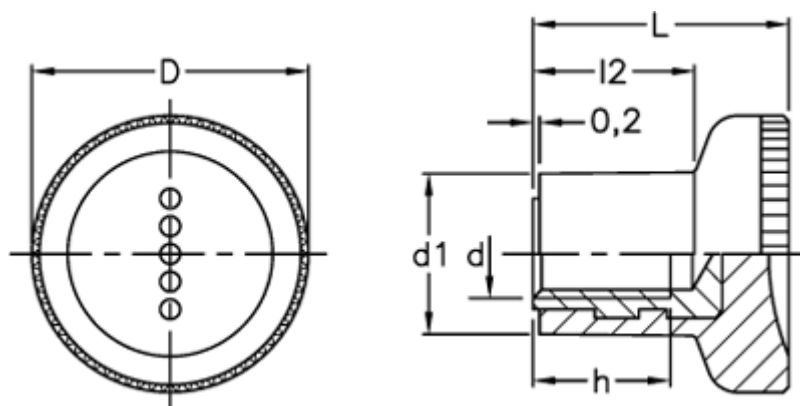

Data Sheet

Article number: 23052421211

Description: E+G Knurled knob
EKK.21-B M5-C1

Measures

D	= 21
d1	= 12.5
d 6H	= M5
h	= 10
L	= 18.0
l2	= 10.5